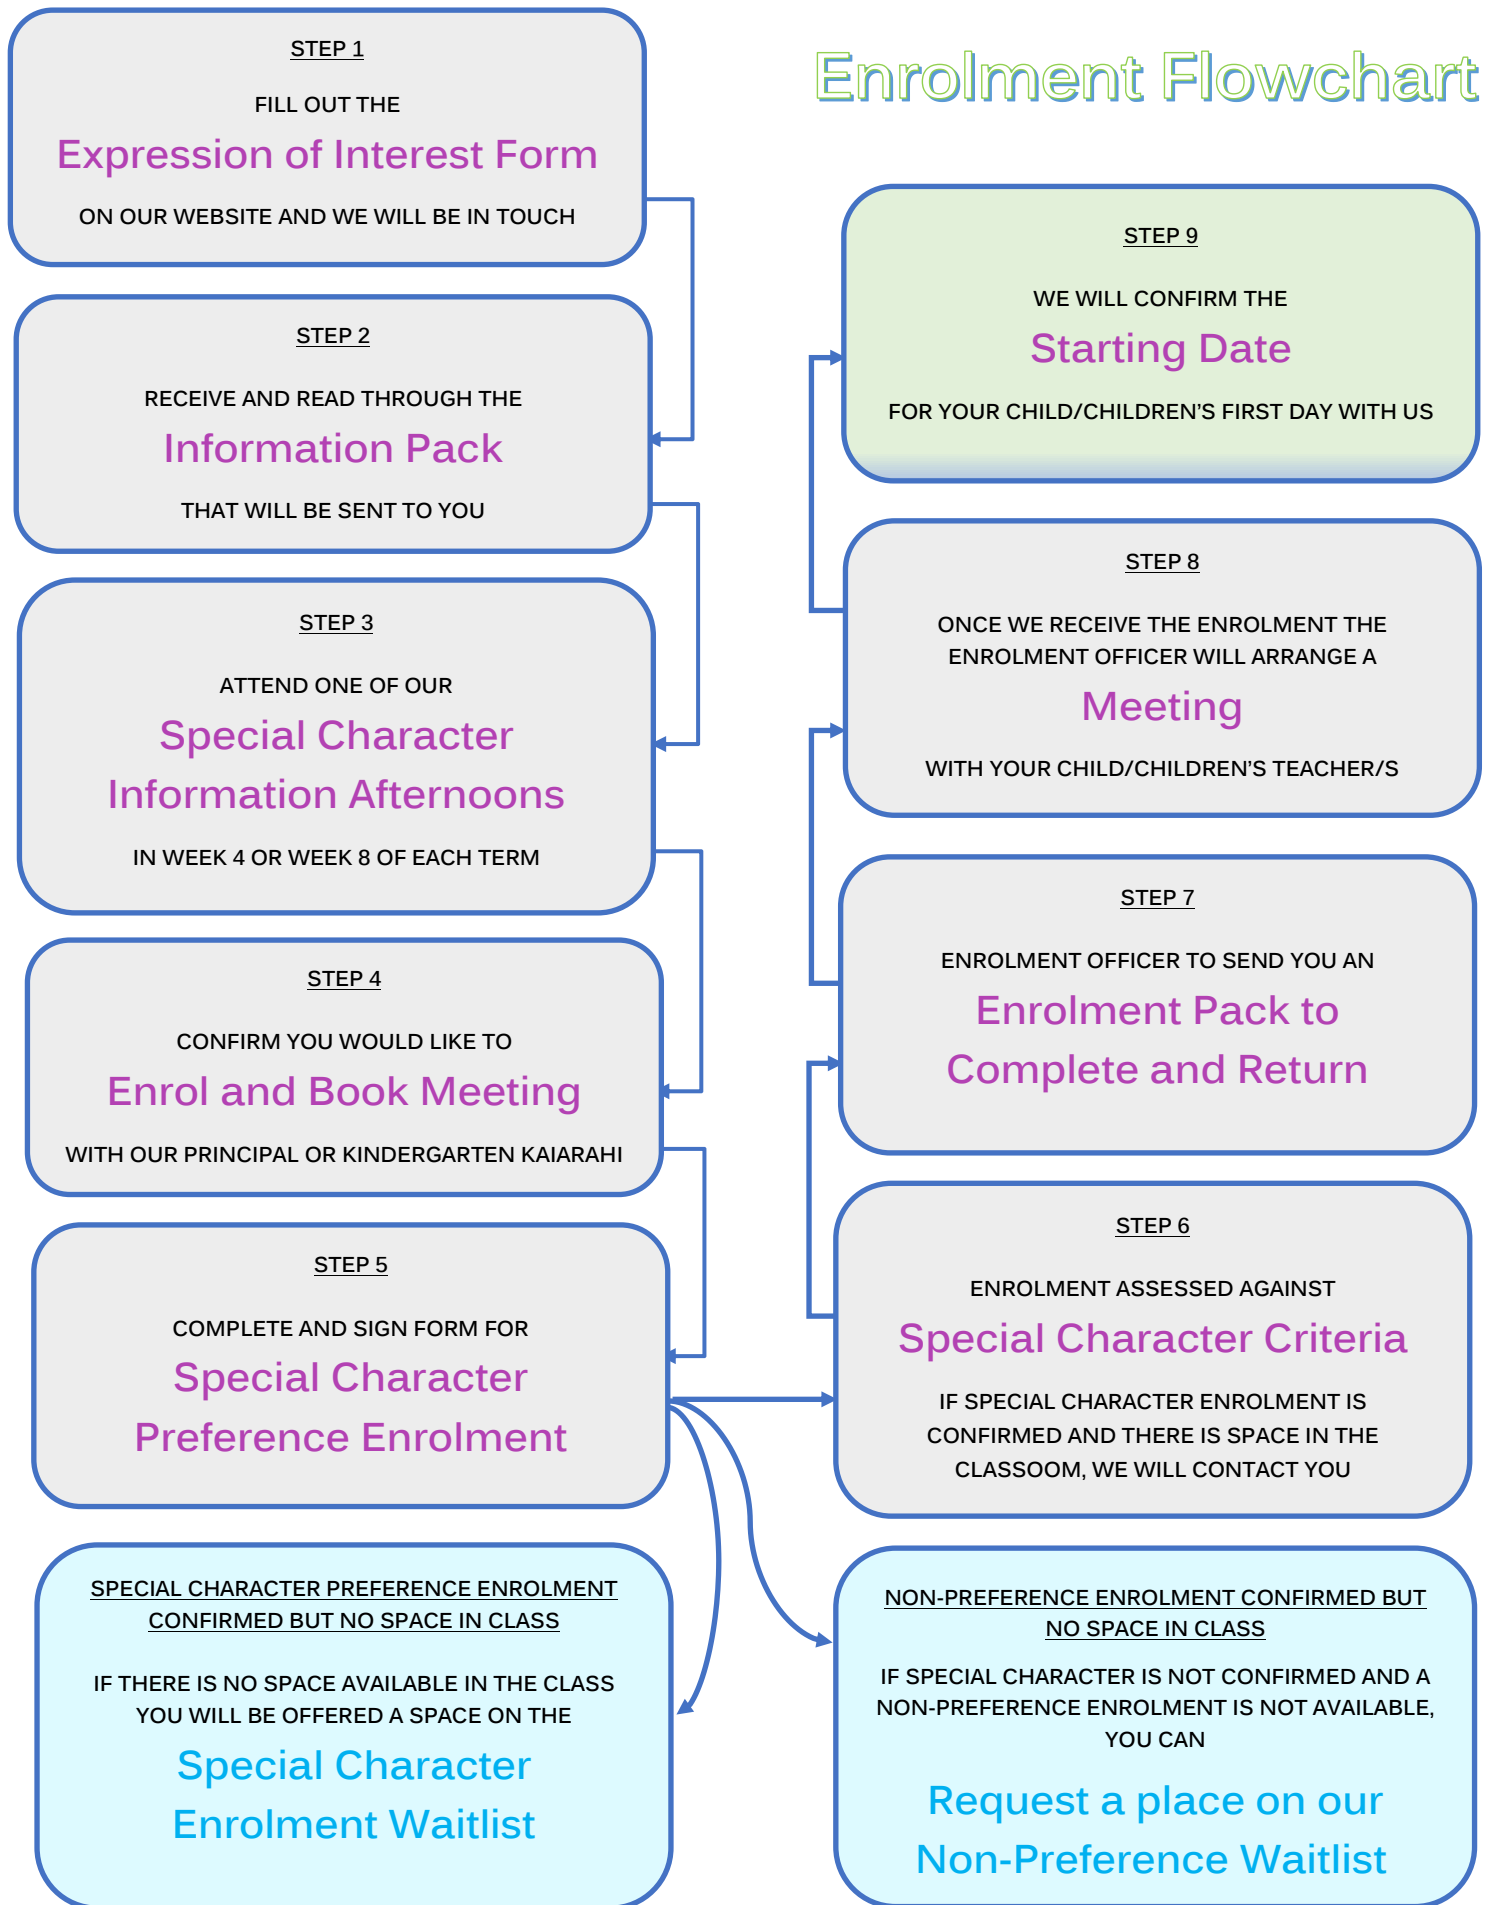

Enrolment Flowchart

Notes

Specific criteria apply on all waiting lists. Please note all waiting lists will be cleared at the end of each school year. Contact the school prior to the start of term 1 each year to retain a place on the waiting list.